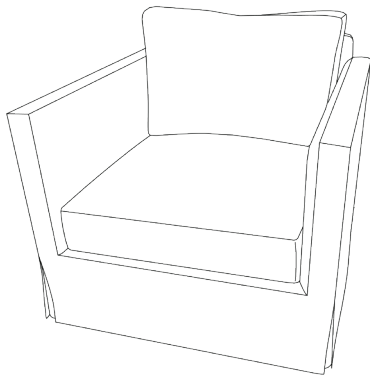

BC707-CH-11UT
CARTER

The slim lines of the Carter chair keep it simple with an easy going sort of sophistication. The base is upholstered to the floor, giving it a modern air.

OUTSIDE **W31 D33 H35**

COM **9 YDS**

SWIVEL AVAILABLE? **ON SKIRTED STYLE ONLY**

NAIL TRIM AVAILABLE? **YES**

Additional Styles in this Collection

BC707-CH-11WT CARTER II

The slim lines of the Carter chair keep it simple with an easy going sort of sophistication. The addition of a waterfall skirt make it transition between multiple styles of décor.

BC707-CH-11LT CARTER III

The slim lines of the Carter chair keep it simple with an easy going sort of sophistication. A tapered leg lifts the frame, making it visually light.