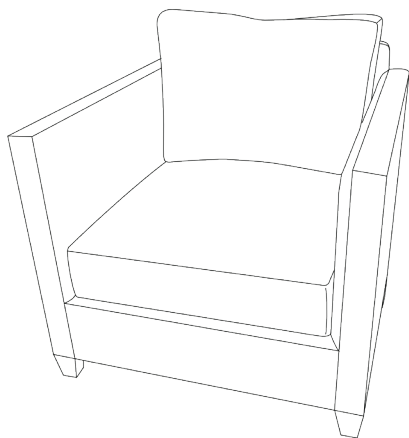

BC707-CH-11UT
CARTER

The slim lines of the Carter chair keep it simple with an easy going sort of sophistication. The base is upholstered to the floor, giving it a modern air.

OUTSIDE **W31 D33 H35**

COM **9 YDS**

SWIVEL AVAILABLE? **ON SKIRTED STYLE ONLY**

NAIL TRIM AVAILABLE? **YES**

Additional Styles in this Collection

BC707-CH-11WT CARTER II

The slim lines of the Carter chair keep it simple with an easy going sort of sophistication. The addition of a waterfall skirt make it transition between multiple styles of décor.

BC707-CH-11LT CARTER III

The slim lines of the Carter chair keep it simple with an easy going sort of sophistication. A tapered leg lifts the frame, making it visually light.