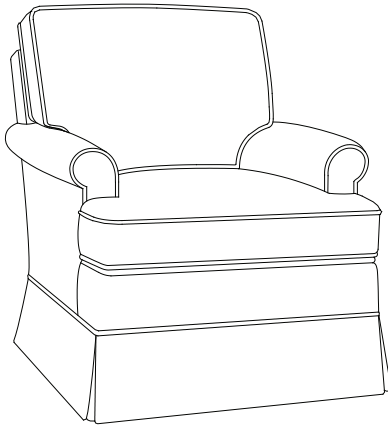

**B1915-CH-11WP**  
**ORSON I**

Orson invites you to relax in its simple comfort. A Lawson arm with boxed back and loose seat offer utmost comfort.

OUTSIDE W36 D37H35  
COM 10YDS  
SWIVEL AVAILABLE? NO

**Additional Styles in this Collection**

**B1915-CH-11LP  
ORSON II**

Turned Leg

---

**B1915-CH-11LR  
ORSON III**

Sock-on arm, kickpleat skirt

---