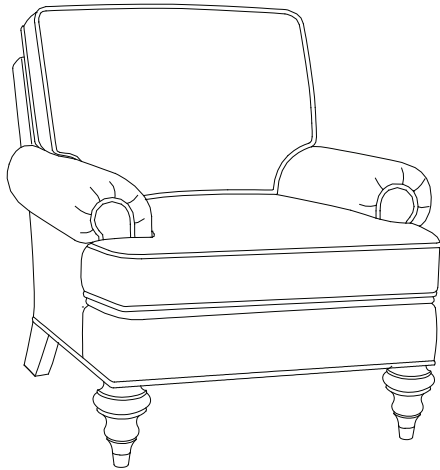

**B1915-CH-11WP**  
**ORSON I**

Orson invites you to relax in its simple comfort. A Lawson arm with boxed back and loose seat offer utmost comfort.

OUTSIDE W36 D37H35  
COM 10YDS  
SWIVEL AVAILABLE? NO

**Additional Styles in this Collection**

**B1915-CH-11LP  
ORSON II**

Turned Leg

---

**B1915-CH-11LR  
ORSON III**

Sock-on arm, kickpleat skirt

---